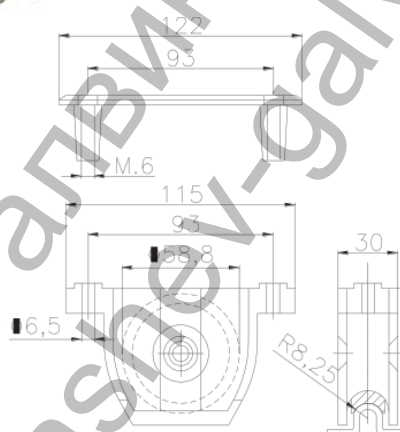

Ролка Estebro® за плъзгащи се врати в кутия с алуминиев цвят ф 60x16 мм, неръждаема стомана AISI 303, завинтване

Cod	Dimens.	Acabado			Peso Max. Kg
36016	60x16	Aluminio, Aluminio, Aluminum	2	1,01	300
36016/1	60x16	Blanco, Branco, White, Blanc	2	1,01	300
36016/2	60x16	Negro, Black, Noir	2	1,01	300

**Family:** Wheels for aluminium

**Material:** Wheel of 11SMn30 steel, box of aluminium

**Finish:** Wheel in zinc-plated degree 3, lacqued box

**Maximum weight supported\*:** 300 kg

**Description:** Wheel with box and bearing 6201 2RS. It is used in aluminum sliding doors to allow their displacement over the guide. Its installation consists in fixing the box to the door's base with a plate and two M6 screws. Better resistance to the corrosion, screws with anticorrosion treatment (Geomet) for a good compatibility with aluminum. For profiles with height from 50 to 60 mm.